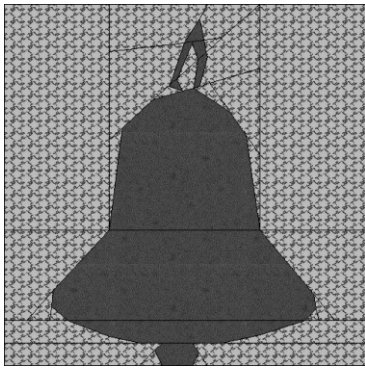

Join to A/B/C/D

Glass Bell Ornament
© 2001 by Sue Wilkins

Quilt Seeds Designs
<http://www.quiltseeds.com>

Finished Block Size
5" x 5"

Print Scale
Test
1" x 1"

Join to A/B/C/D

All pieces for this block are marked