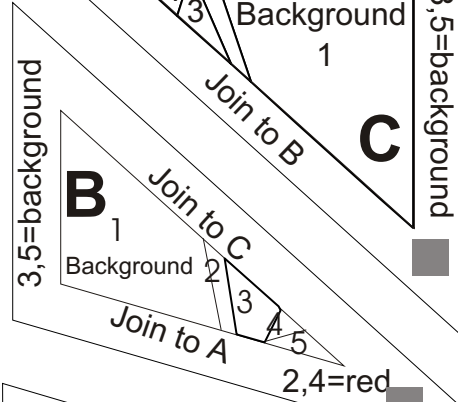

Join to A/B/C/D

Glass Bell Ornament
© 2001 by Sue Wilkins

Quilt Seeds Designs
<http://www.quiltseeds.com>

Finished Block Size
5" x 5"

Print Scale
Test
1" x 1"

Join to A/B/C/D

All pieces for this block are marked