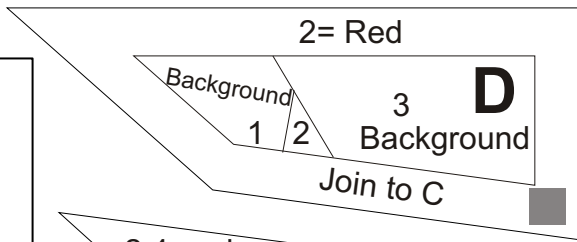

Join to A/B/C/D

Glass Bell Ornament
© 2001 by Sue Wilkins

Quilt Seeds Designs
<http://www.quiltseeds.com>

Finished Block Size
5" x 5"

Print Scale
Test
1" x 1"

Join to A/B/C/D

All pieces for this block are marked