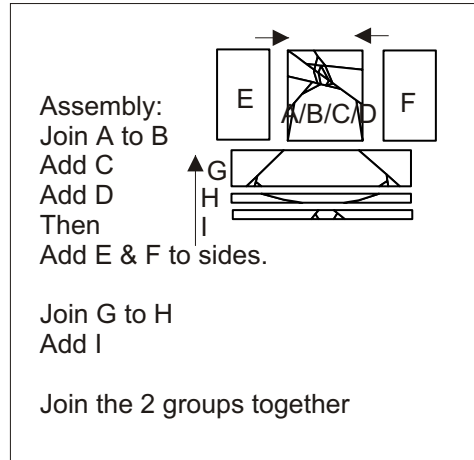

Join to A/B/C/D

Glass Bell Ornament
© 2001 by Sue Wilkins

Quilt Seeds Designs
<http://www.quiltseeds.com>

Finished Block Size
5" x 5"

Print Scale
Test
1" x 1"

Join to A/B/C/D

All pieces for this block are marked