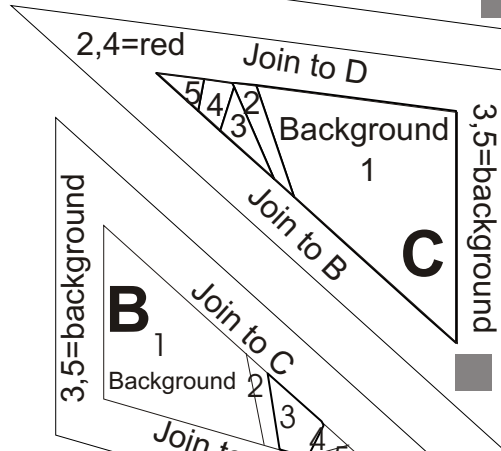

Join to A/B/C/D

Glass Bell Ornament
© 2001 by Sue Wilkins

Quilt Seeds Designs
<http://www.quiltseeds.com>

Finished Block Size
5" x 5"

Print Scale
Test
1" x 1"

Join to A/B/C/D

All pieces for this block are marked