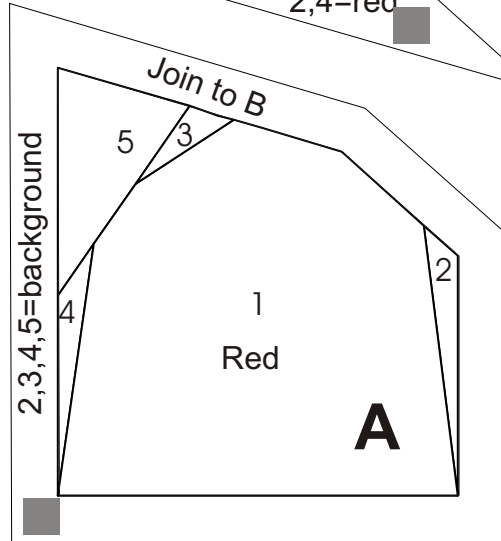

Join to A/B/C/D

Glass Bell Ornament
© 2001 by Sue Wilkins

Quilt Seeds Designs
<http://www.quiltseeds.com>

Finished Block Size
5" x 5"

Print Scale
Test
1" x 1"

Join to A/B/C/D

All pieces for this block are marked