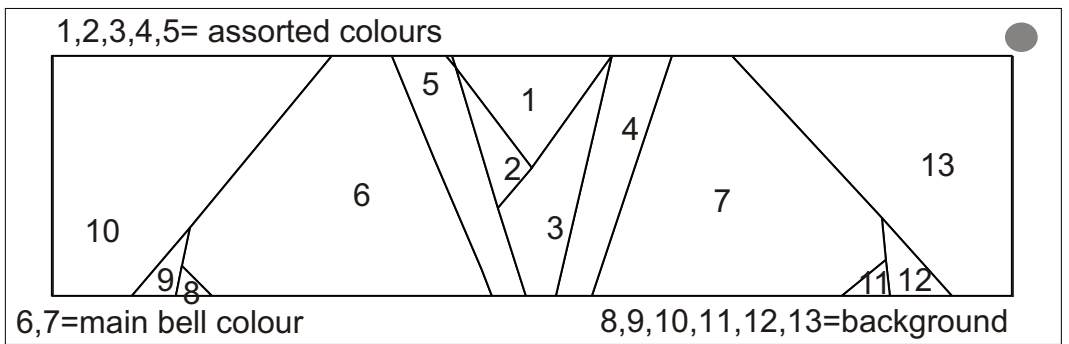

Cutwork Glass Bell Ornament
 © 2001 by Sue Wilkins
 Quilt Seeds Designs
<http://www.quiltseeds.com>

Finished Block Size
 5" x 5"

Print Scale
 Test
 1" x 1"