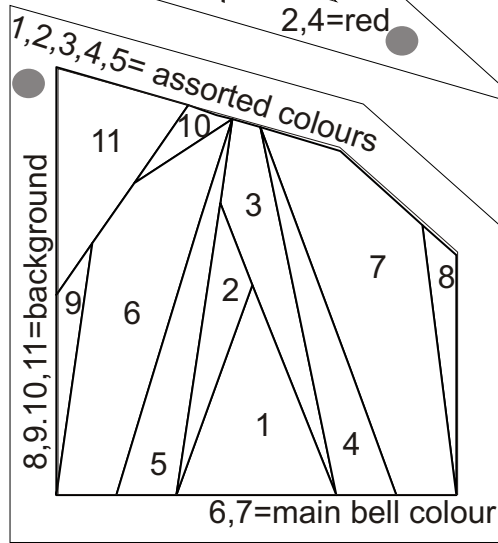

Cutwork Glass Bell Ornament
 © 2001 by Sue Wilkins
 Quilt Seeds Designs
<http://www.quiltseeds.com>

Finished Block Size
 5" x 5"

Print Scale
 Test
 1" x 1"