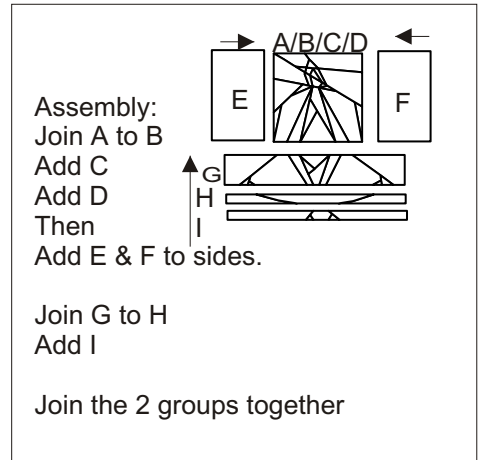

Cutwork Glass Bell Ornament
 © 2001 by Sue Wilkins
 Quilt Seeds Designs
<http://www.quiltseeds.com>

Finished Block Size
 5" x 5"

Print Scale
 Test
 1" x 1"